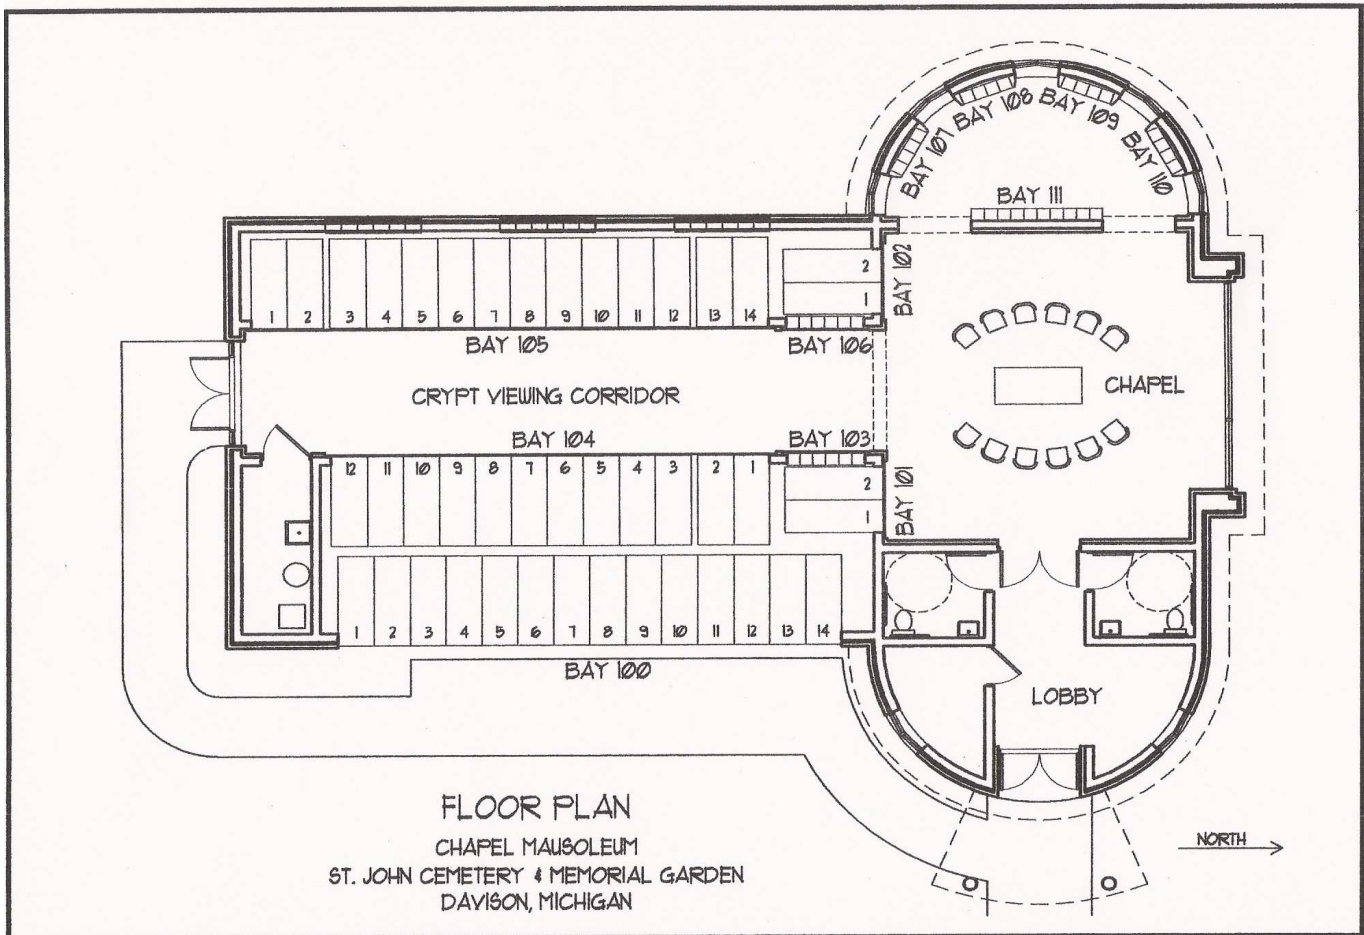

# Mausoleum / Chapel Floor Plan

- Bay 100: Outside Single Crypts (70)*
- Bay 101: Inside Premium Companion Crypts (5)*
- Bay 102: Inside Premium Companion Crypts (5)*
- Bay 103: Inside Niches (48)*
- Bay 104: Inside Companion (5) and Single Crypts (50)*
- Bay 105: Inside Companion (5) and Single Crypts (50)*
- Bay 106: Inside Niches (48)*
- Bay 107: Premium Companion and Single Niches (32)*
- Bay 108: Premium Companion and Single Niches (32)*
- Bay 109: Premium Companion and Single Niches (32)*
- Bay 110: Premium Companion and Single Niches (32)*
- Bay 111: Premium Companion and Single Niches (64)*